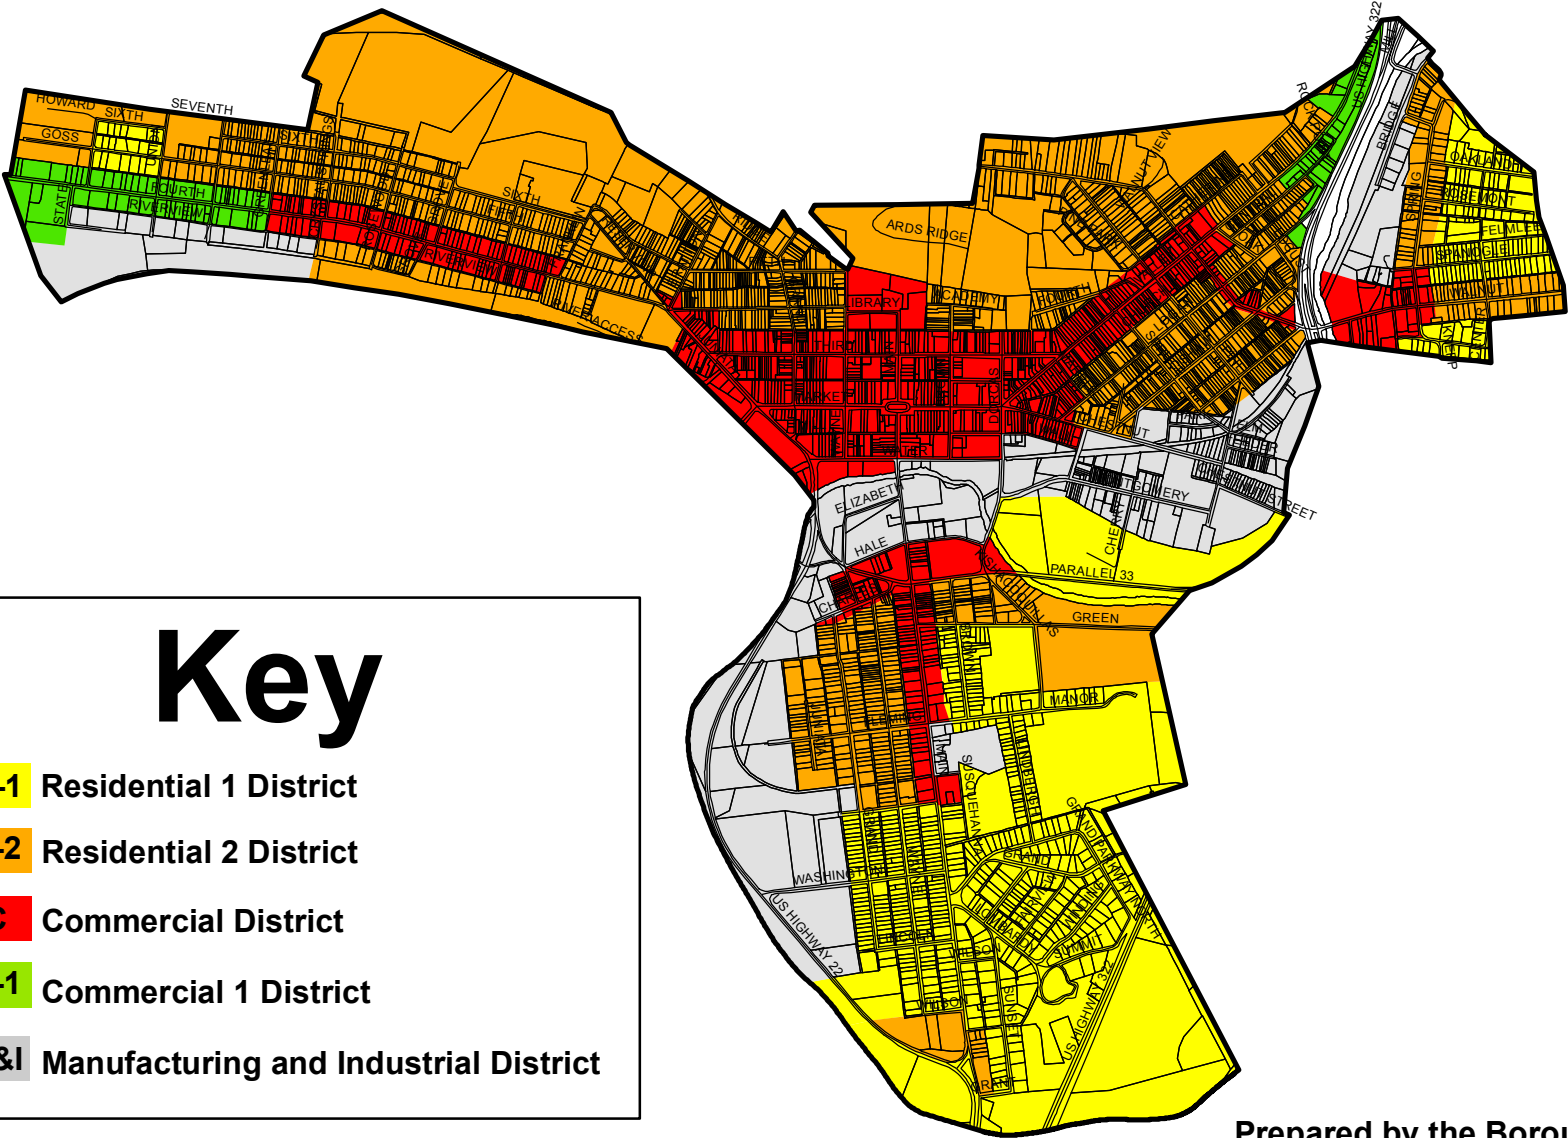

# LEWISTOWN BOROUGH

Mifflin County, Pennsylvania

## Key

- R-1** Residential 1 District
- R-2** Residential 2 District
- C** Commercial District
- C-1** Commercial 1 District
- M&I** Manufacturing and Industrial District

Prepared by the Borough of Lewistown  
Codes Enforcement Office.