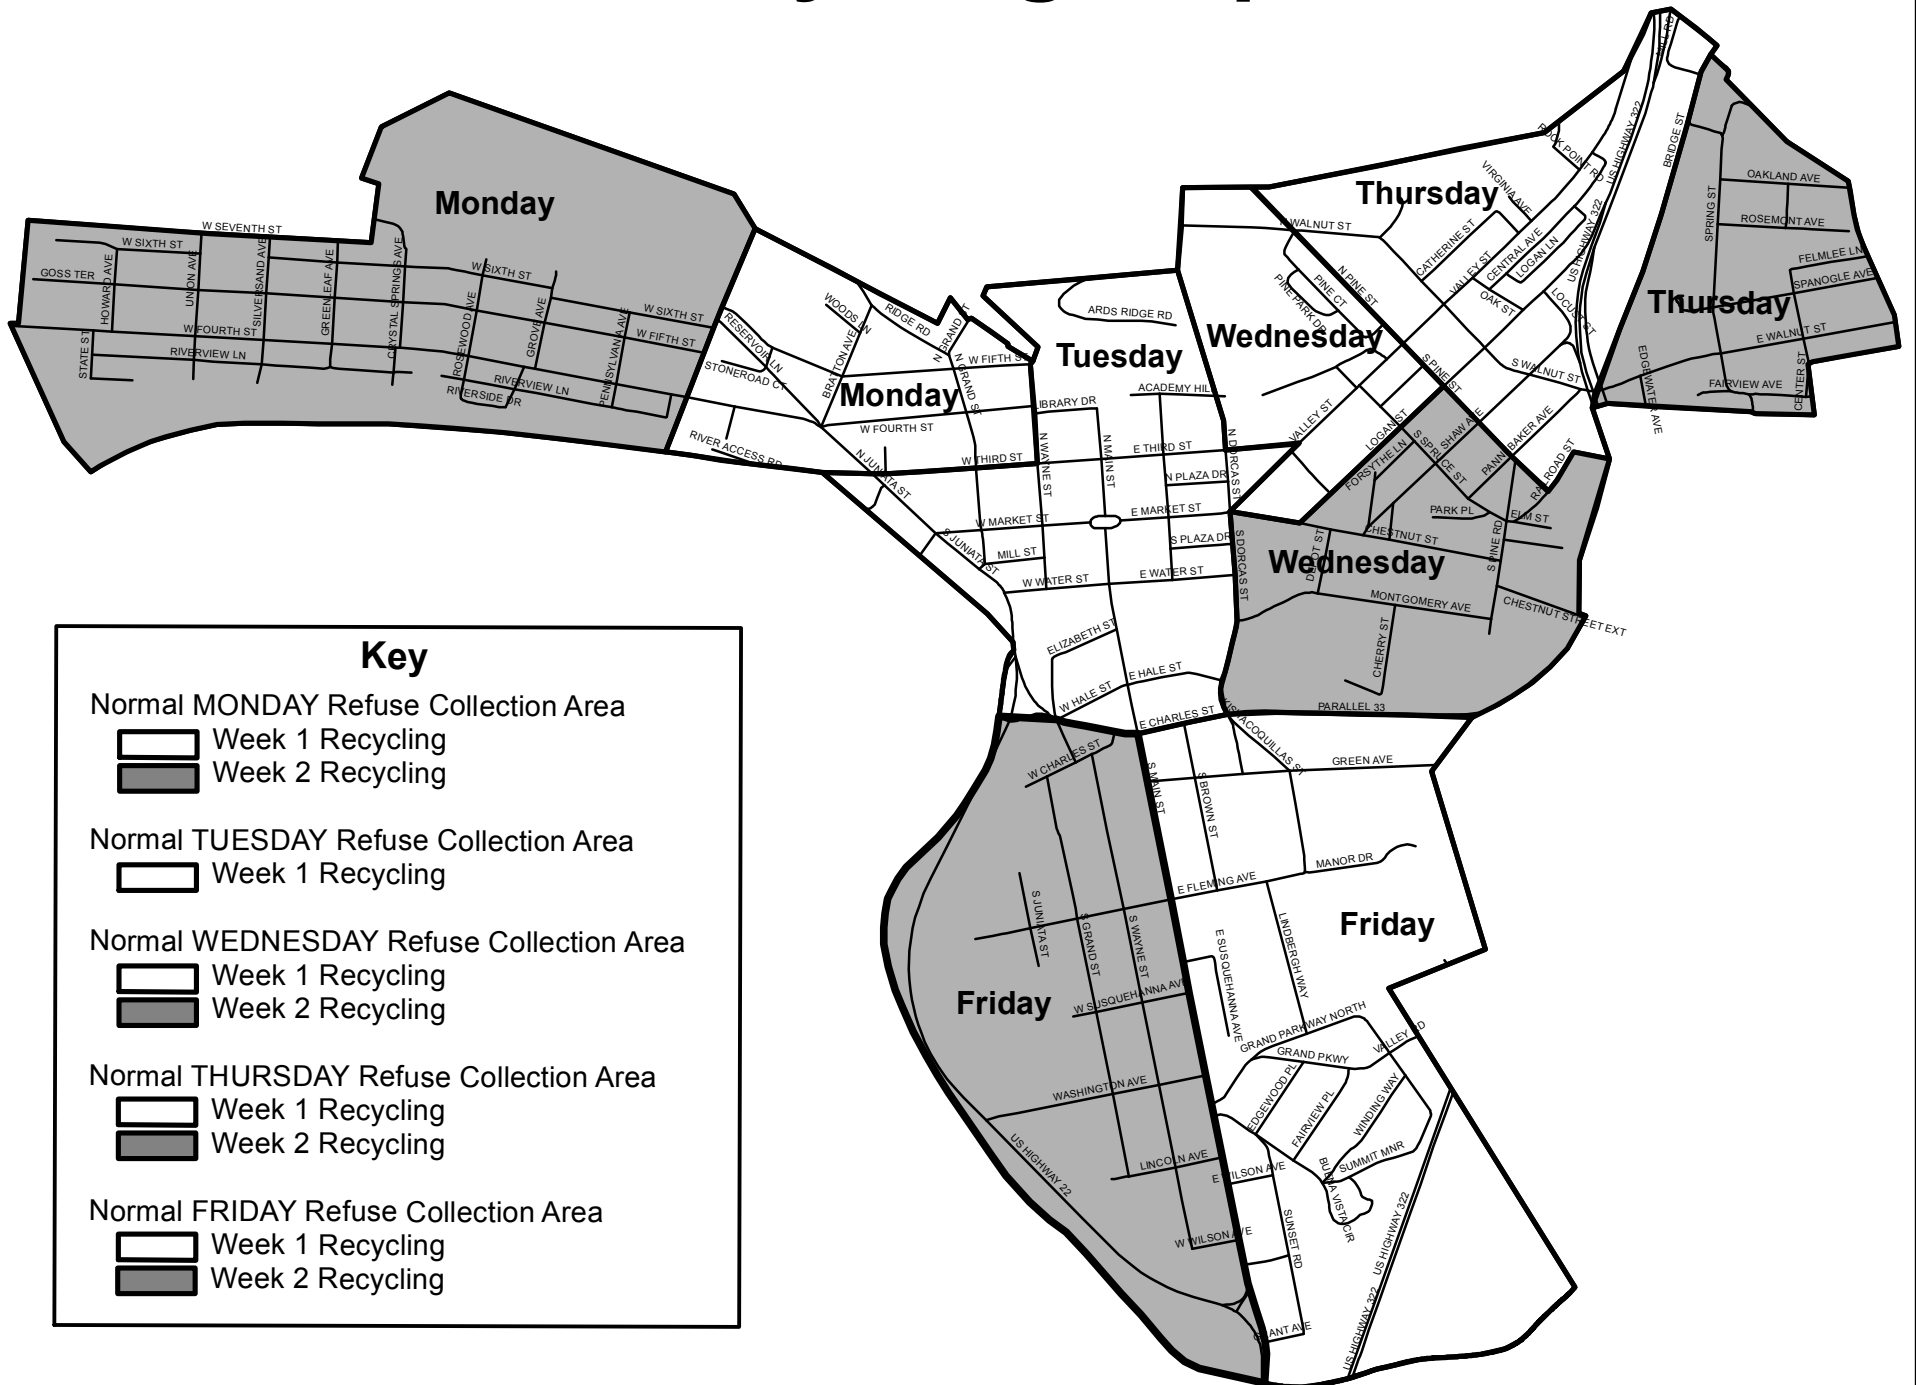

Recycling Map

Key

Normal MONDAY Refuse Collection Area

- Week 1 Recycling
- Week 2 Recycling

Normal TUESDAY Refuse Collection Area

- Week 1 Recycling

Normal WEDNESDAY Refuse Collection Area

- Week 1 Recycling
- Week 2 Recycling

Normal THURSDAY Refuse Collection Area

- Week 1 Recycling
- Week 2 Recycling

Normal FRIDAY Refuse Collection Area

- Week 1 Recycling
- Week 2 Recycling